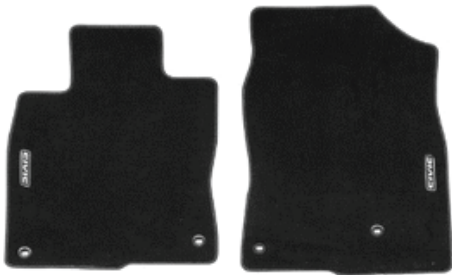

Illuminated door sill trims - Sport - £290 (Fitting £108)
NOT AVAILABLE FOR 1.5 SPORT MODEL

Blue console illumination - £190 (Fitting £108)
NOT AVAILABLE FOR 1.5 SPORT MODEL

Blue door lining illumination - £160 (Fitting £162)
NOT AVAILABLE FOR 1.5 SPORT MODEL

Red door lining illumination - £160 (Fitting £162)

Door sill trims - £140 (Fitting £24)

Sports pedals
NOT AVAILABLE FOR 1.5 SPORT MODEL

Standard floor mats- £37

Elegance floor mats- £57

Front lipped rubber mats- £45